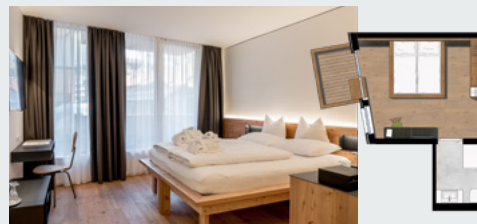

DOUBLE ROOM L

ca. 30 m² | 2-3 persons or 2 adults + 1-2 children

with private balcony, comfortable double bed, living area with pull-out sofa, flat screen TV, Wi-Fi, telephone, safe, mini fridge, coffee and tea maker, bathtub with shower wall

A	B	C	D	E	F	G
146,-	132,-	118,-	109,-	98,-	88,-	82,-

DOUBLE ROOM M

16-20 m² | 1-2 persons (single occupancy with surcharge)

with private balcony, comfortable double bed, flat screen TV, Wi-Fi, telephone, safe, mini fridge, coffee and tea maker, shower or bathtub with shower wall

A	B	C	D	E	F	G
131,-	119,-	106,-	98,-	88,-	79,-	74,-

DOUBLE ROOM SKY

24-32 m² | 2 persons

(on the 3rd floor) with private terrace, comfortable double bed, partly living area with pull-out sofa, flat screen TV, Wi-Fi, telephone, safe, mini fridge, coffee and tea maker, bathtub with shower wall

	A	B	C	D	E	F	G
3 PERSONEN	483,-	435,-	390,-	360,-	324,-	291,-	270,-
4 PERSONEN	547,-	493,-	442,-	408,-	367,-	330,-	306,-

5th person on request

SUITE M

36 m² | 3 persons or 2 adults + 1-2 children

with private balcony, double room with comfortable double bed, children's room with bunk bed, flat screen TV, Wi-Fi, telephone, safe, mini fridge, coffee and tea maker, bathtub with shower wall