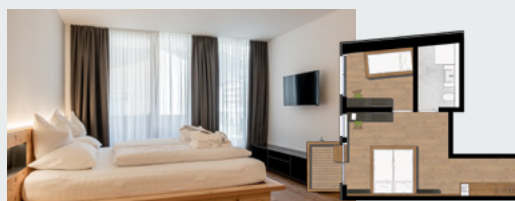

DOUBLE ROOM L

ca. 30 m² | 2-3 persons or 2 adults + 1-2 children

with private balcony, comfortable double bed, living area with pull-out sofa, flat screen TV, Wi-Fi, telephone, safe, mini fridge, coffee and tea maker, bathtub with shower wall

A	B	C	D	E	F	G
146,-	132,-	118,-	109,-	98,-	88,-	82,-

DOUBLE ROOM M

16-20 m² | 1-2 persons (single occupancy with surcharge)

with private balcony, comfortable double bed, flat screen TV, Wi-Fi, telephone, safe, mini fridge, coffee and tea maker, shower or bathtub with shower wall

FAMILIEN SUITE L

42 - 47 m² | 3 persons or 2 adults + 2-3 children

with private balcony, double room with comfortable double bed, living area with pull-out sofa, children's room with bunk bed (partly with double bed), flat screen TV, Wi-Fi, telephone, safe, mini fridge, coffee and tea maker, bathtub with shower wall, partly additional toilet

	A	B	C	D	E	F	G
3 PERSONEN	483,-	435,-	390,-	360,-	324,-	291,-	270,-
4 PERSONEN	547,-	493,-	442,-	408,-	367,-	330,-	306,-

5th person on request

SUITE M

36 m² | 3 persons or 2 adults + 1-2 children

with private balcony, double room with comfortable double bed, children's room with bunk bed, flat screen TV, Wi-Fi, telephone, safe, mini fridge, coffee and tea maker, bathtub with shower wall