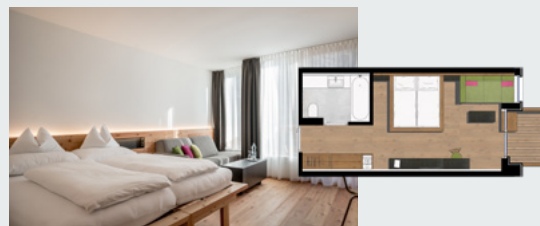

DOUBLE ROOM L

ca. 30 m² | 2-3 persons or 2 adults + 1-2 children

with private balcony, comfortable double bed, living area with pull-out sofa, flat screen TV, Wi-Fi, telephone, safe, mini fridge, coffee and tea maker, bathtub with shower wall

A	B	C	D	E	F	G
146,-	132,-	118,-	109,-	98,-	88,-	82,-

DOUBLE ROOM M

16-20 m² | 1-2 persons (single occupancy with surcharge)

with private balcony, comfortable double bed, flat screen TV, Wi-Fi, telephone, safe, mini fridge, coffee and tea maker, shower or bathtub with shower wall

A	B	C	D	E	F	G
131,-	119,-	106,-	98,-	88,-	79,-	74,-

DOUBLE ROOM SKY

24-32 m² | 2 persons

(on the 3rd floor) with private terrace, comfortable double bed, partly living area with pull-out sofa, flat screen TV, Wi-Fi, telephone, safe, mini fridge, coffee and tea maker, bathtub with shower wall

	A	B	C	D	E	F	G
3 PERSONEN	483,-	435,-	390,-	360,-	324,-	291,-	270,-
4 PERSONEN	547,-	493,-	442,-	408,-	367,-	330,-	306,-

5th person on request

SUITE M

36 m² | 3 persons or 2 adults + 1-2 children

with private balcony, double room with comfortable double bed, children's room with bunk bed, flat screen TV, Wi-Fi, telephone, safe, mini fridge, coffee and tea maker, bathtub with shower wall