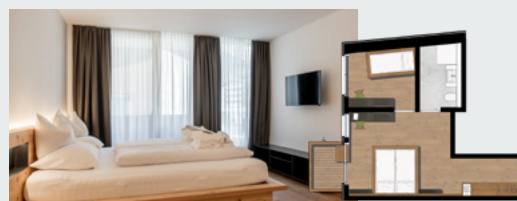

## DOUBLE ROOM L

ca. 30 m<sup>2</sup> | 2-3 persons or 2 adults + 1-2 children

with private balcony, comfortable double bed, living area with pull-out sofa, flat screen TV, Wi-Fi, telephone, safe, mini fridge, coffee and tea maker, bathtub with shower wall

## DOUBLE ROOM M

16-20 m<sup>2</sup> | 1-2 persons (single occupancy with surcharge)

with private balcony, comfortable double bed, flat screen TV, Wi-Fi, telephone, safe, mini fridge, coffee and tea maker, shower or bathtub with shower wall

## FAMILIEN SUITE L

42 - 47 m<sup>2</sup> | 3 persons or 2 adults + 2-3 children

with private balcony, double room with comfortable double bed, living area with pull-out sofa, children's room with bunk bed (partly with double bed), flat screen TV, Wi-Fi, telephone, safe, mini fridge, coffee and tea maker, bathtub with shower wall, partly additional toilet

## SUITE M

36 m<sup>2</sup> | 3 persons or 2 adults + 1-2 children

with private balcony, double room with comfortable double bed, children's room with bunk bed, flat screen TV, Wi-Fi, telephone, safe, mini fridge, coffee and tea maker, bathtub with shower wall