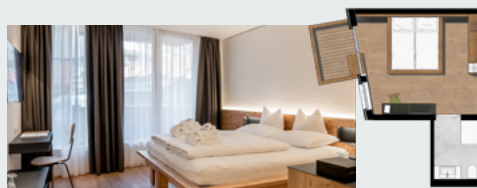

## DOUBLE ROOM L

ca. 30 m<sup>2</sup> | 2-3 persons or 2 adults + 1-2 children

with private balcony, comfortable double bed, living area with pull-out sofa, flat screen TV, Wi-Fi, telephone, safe, mini fridge, coffee and tea maker, bathtub with shower wall

## DOUBLE ROOM M

16-20 m<sup>2</sup> | 1-2 persons (single occupancy with surcharge)

with private balcony, comfortable double bed, flat screen TV, Wi-Fi, telephone, safe, mini fridge, coffee and tea maker, shower or bathtub with shower wall

## DOUBLE ROOM SKY

24-32 m<sup>2</sup> | 2 persons

(on the 3rd floor) with private terrace, comfortable double bed, partly living area with pull-out sofa, flat screen TV, Wi-Fi, telephone, safe, mini fridge, coffee and tea maker, bathtub with shower wall

## SUITE M

36 m<sup>2</sup> | 3 persons or 2 adults + 1-2 children

with private balcony, double room with comfortable double bed, children's room with bunk bed, flat screen TV, Wi-Fi, telephone, safe, mini fridge, coffee and tea maker, bathtub with shower wall