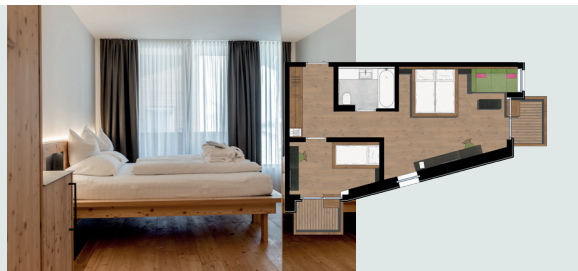

PRICES

WINTER 2023/2024

All prices are quoted in the suite per person and night plus local tax. Prices apply to stay of 5 nights or longer and are minimum prices. Short stay surcharge 10-20%. Including a rich breakfast and all die berge inclusive services.

FAMILIEN SUITE L

42 - 47 m² | 3 persons or 2 adults + 2-3 children

with private balcony, double room with comfortable double bed, living area with pull-out sofa, children's room with bunk bed (partly with double bed), flat screen TV, Wi-Fi, telephone, safe, mini fridge, coffee and tea maker, bathtub with shower wall, partly additional toilet

	A	B	C	D	E	F	G	H	I	J
3 PERSONS	726,-	690,-	618,-	546,-	507,-	489,-	459,-	417,-	375,-	342,-
4 PERSONS	823,-	782,-	700,-	619,-	575,-	554,-	520,-	473,-	425,-	388,-

5th person on request

SUITE M

36 m² | 3 persons or 2 adults + 1-2 children

with private balcony, double room with comfortable double bed, children's room with bunk bed, flat screen TV, Wi-Fi, telephone, safe, mini fridge, coffee and tea maker, bathtub with shower wall