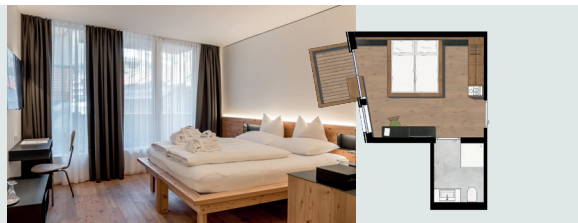

DOUBLE ROOM L

ca. 30 m² | 2-3 persons or 2 adults + 1-2 children

with private balcony, comfortable double bed, living area with pull-out sofa, flat screen TV, Wi-Fi, telephone, safe, mini fridge, coffee and tea maker, bathtub with shower wall

A	B	C	D	E	F	G	H	I	J
220,-	209,-	187,-	165,-	154,-	148,-	139,-	126,-	114,-	104,-

DOUBLE ROOM M

16-20 m² | 1-2 persons (single occupancy with surcharge)

with private balcony, comfortable double bed, flat screen TV, Wi-Fi, telephone, safe, mini fridge, coffee and tea maker, shower or bathtub with shower wall

A	B	C	D	E	F	G	H	I	J
198,-	190,-	168,-	149,-	139,-	133,-	125,-	113,-	103,-	94,-

DOUBLE ROOM SKY

24-32 m² | 2 persons

(on the 3rd floor) with private terrace, comfortable double bed, partly living area with pull-out sofa, flat screen TV, Wi-Fi, telephone, safe, mini fridge, coffee and tea maker, bathtub with shower wall

with private balcony, double room with comfortable double bed, children's room with bunk bed, flat screen TV, Wi-Fi, telephone, safe, mini fridge, coffee and tea maker, bathtub with shower wall

	A	B	C	D	E	F	G	H	I	J
3 PERSONS	653,-	621,-	556,-	491,-	456,-	440,-	413,-	375,-	338,-	308,-