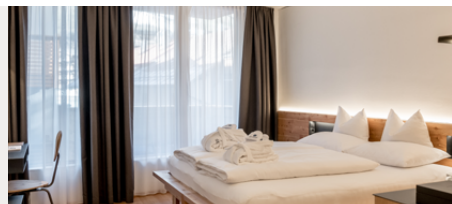

die berge
lifestyle-hotel sölden

Double Room L

ca. 30 m² | 2-3 persons or 2 adults + 1-2 children

with private balcony, comfortable double bed, living area with pull-out sofa, flat screen TV, Wi-Fi, telephone, safe, mini fridge, coffee and tea maker, bathtub with shower wall

| A | B | C | D | E | F | G | H |
|--------|--------|--------|--------|--------|--------|--------|-------|
| 190,00 | 162,00 | 143,00 | 134,00 | 128,00 | 120,00 | 102,00 | 84,00 |

Double Room M

16-20 m² | 1-2 persons (single occupancy with surcharge)

with private balcony, comfortable double bed, flat screen TV, Wi-Fi, telephone, safe, mini fridge, coffee and tea maker, shower or bathtub with shower wall

| A | B | C | D | E | F | G | H |
|--------|--------|--------|--------|--------|--------|-------|-------|
| 171,00 | 146,00 | 129,00 | 121,00 | 115,00 | 108,00 | 92,00 | 76,00 |

Double Room Sky

24-32 m² | 2 persons

(on the 3rd floor) with private terrace, comfortable double bed, partly living area with pull-out sofa, flat screen TV, Wi-Fi, telephone, safe, mini fridge, coffee and tea maker, bathtub with shower wall